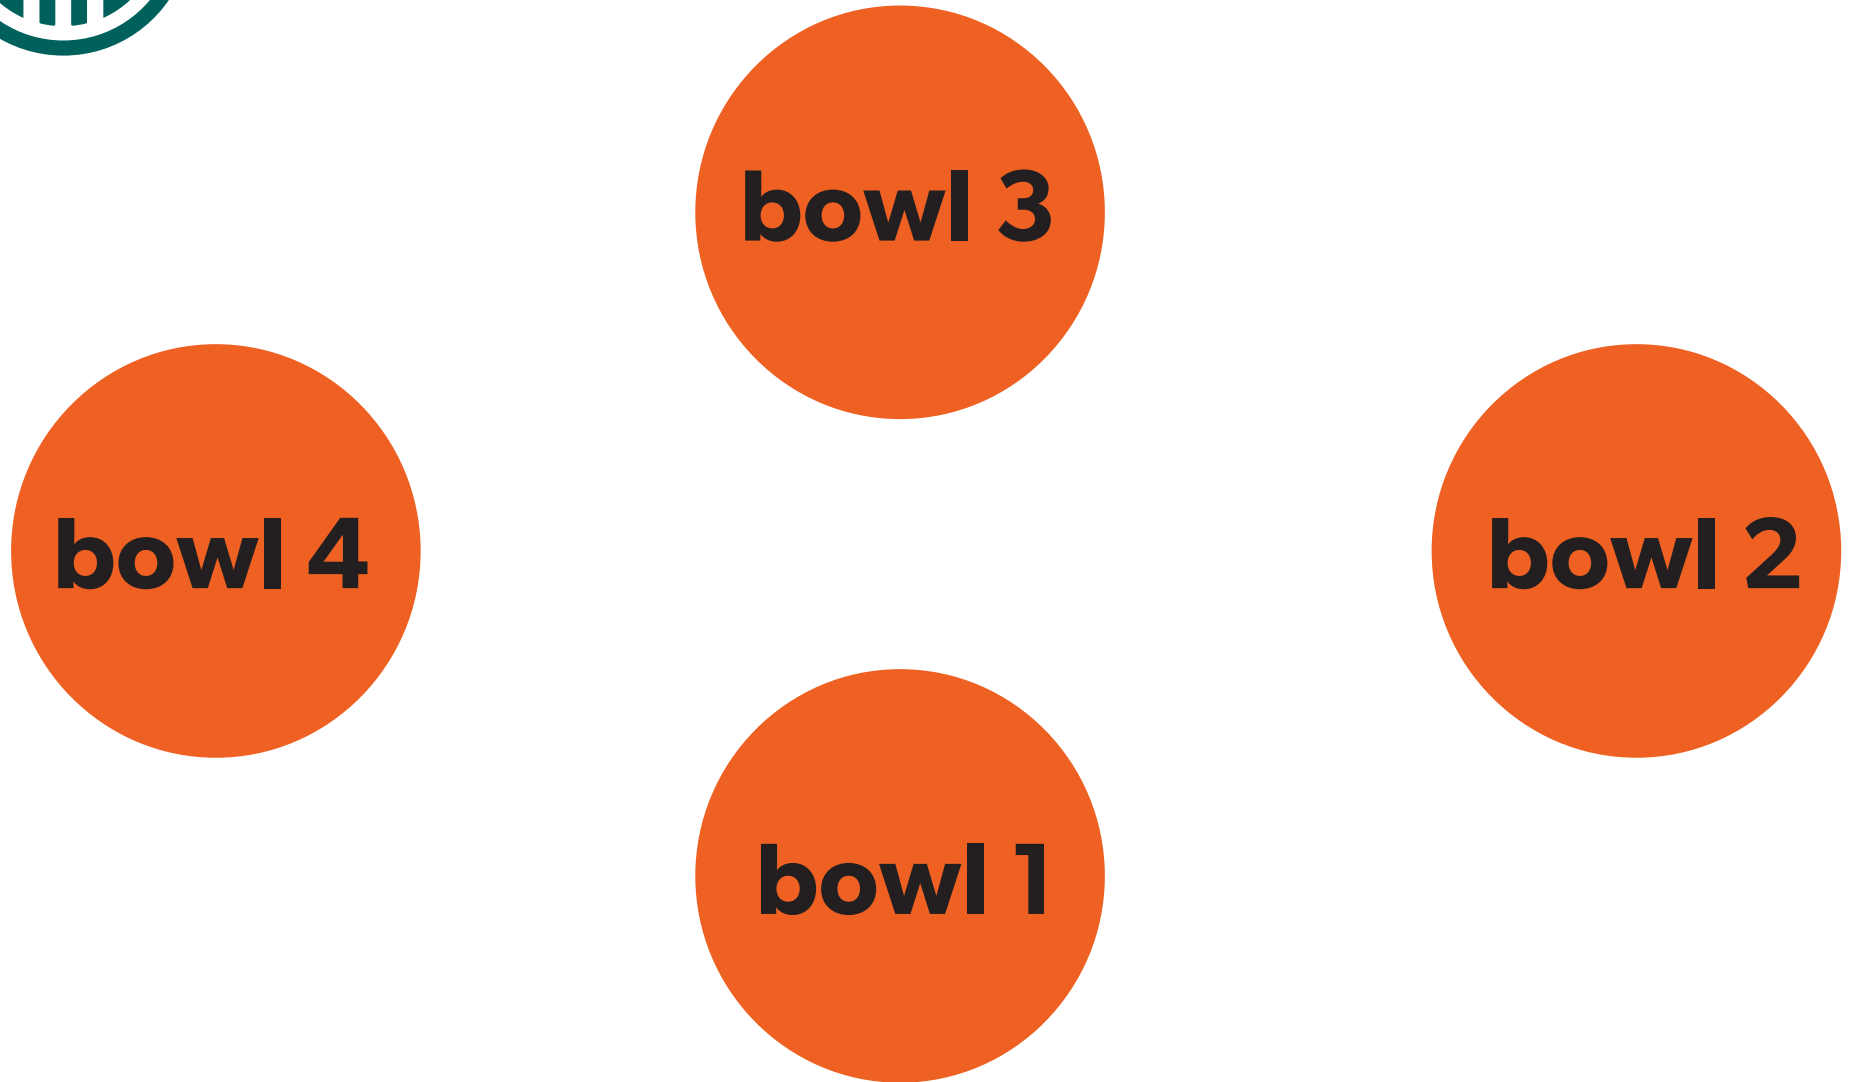

**HALT,
Leave,
Face Dog,
Call Dog Front,
Finish Right**

**HALT -
Leave,
Face Dog,
Call Dog Front,
Finish Left**

203. **HALT - Sit, Handler Walks Around Cone, Back To Dog**

**HALT,
Leave,
Return**

204. **HALT - Down, Handler Walks Around Cone, Back To Dog**

**HALT,
Down,
Leave,
Return**

**HALT -
Leave &
Face Dog,
Down Dog,
Return &
Forward**

Offset Figure 8

Call Dog Front - 1, 2, 3 Steps Backward - Dog Right & Forward

Call Dog Front - 1, 2, 3 Steps Backward - Dog Left & Forward

**Double Pivot
90° Left**

**Double Pivot
90° Right**

Triple Loop Left

Triple Loop Right

HALT 90° Pivot Left & Forward

**90° Pivot
Left**

About Turn Right & Forward

About "U" Turn & Forward

**90° Pivot Right,
90° Pivot Right & Forward**

**90° Pivot Left,
90° Pivot Left & Forward**

A large, solid green arrow points upwards from the bottom of the page towards the top center. The arrow is simple and has a flat, triangular head.