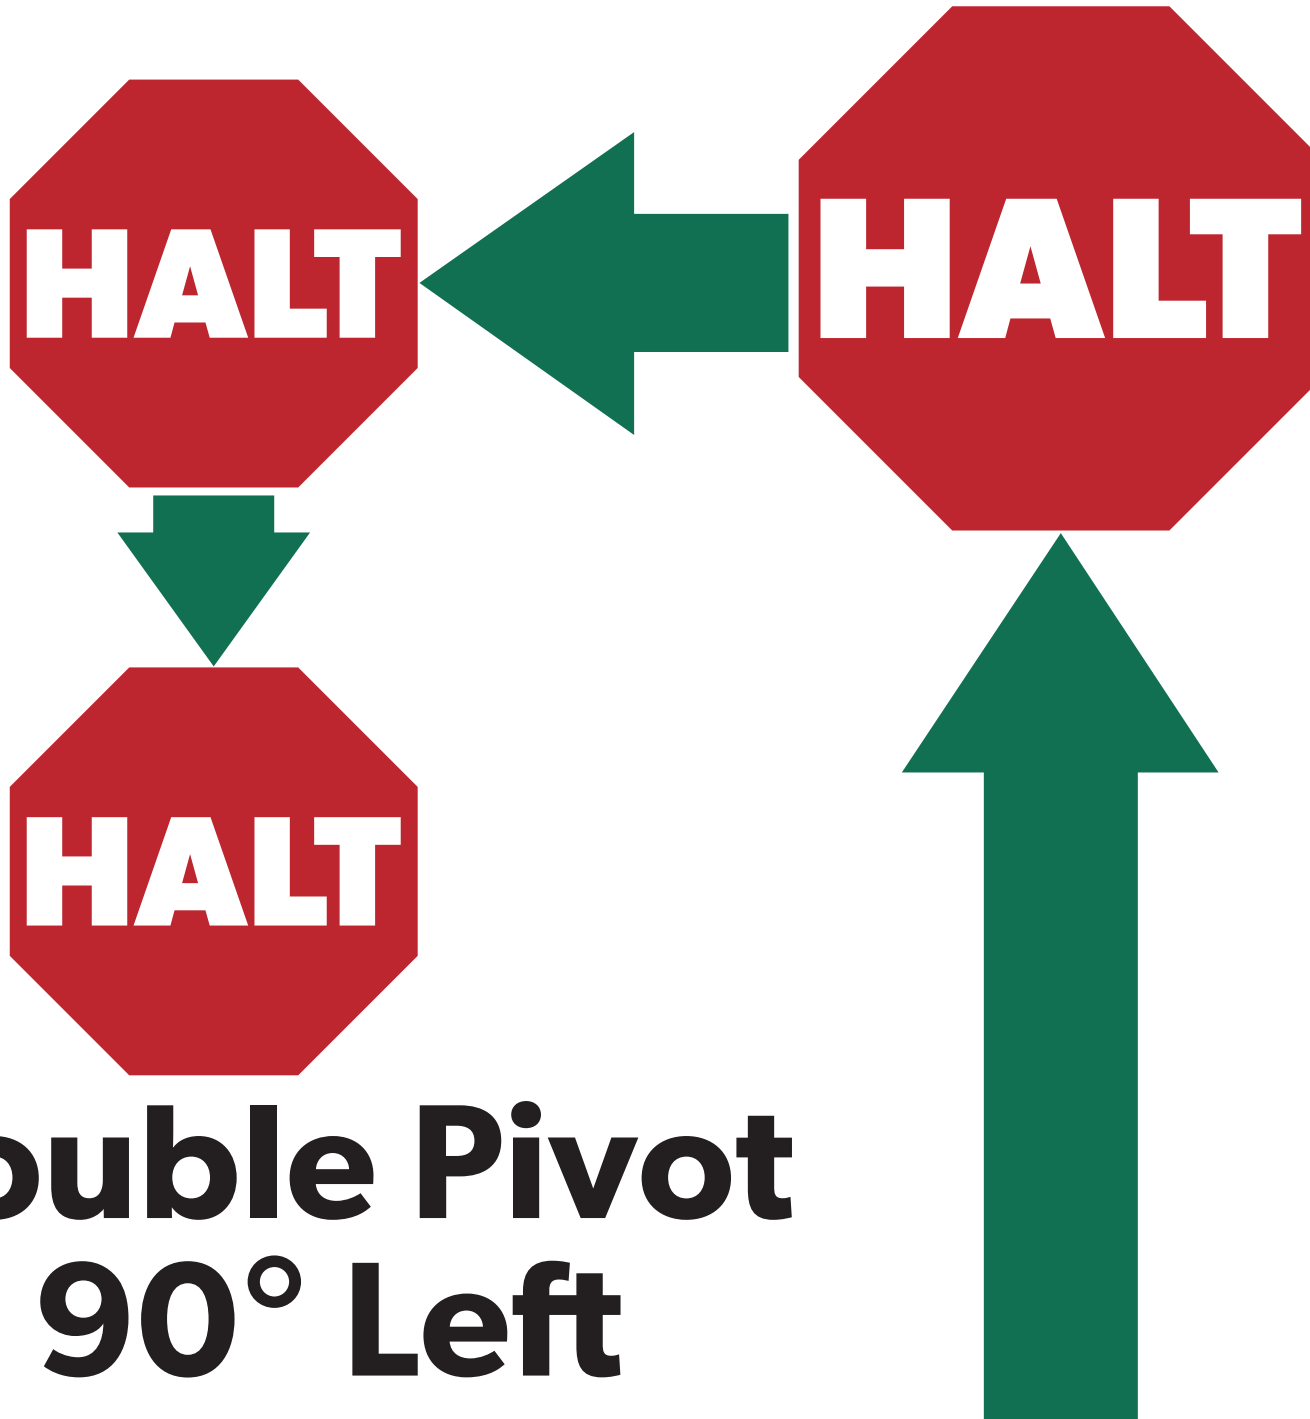

**HALT,
Down,
Leave,
Return**

**HALT -
Leave &
Face Dog,
Down Dog,
Return &
Forward**

Offset Figure 8

Call Dog Front - 1, 2, 3 Steps Backward - Dog Right & Forward

Call Dog Front - 1, 2, 3 Steps Backward - Dog Left & Forward

**Double Pivot
90° Left**

**Double Pivot
90° Right**

Triple Loop Left

Triple Loop Right

HALT 90° Pivot Left & Forward

**90° Pivot
Left**

About Turn Right & Forward

About "U" Turn & Forward

**90° Pivot Right,
90° Pivot Right & Forward**

**90° Pivot Left,
90° Pivot Left & Forward**

A large, solid green arrow points upwards from the bottom of the page towards the top center. The arrow is simple and has a flat, triangular head.

**Leave &
Face Dog,
Call To
Front,
Handler
Returns
Right**