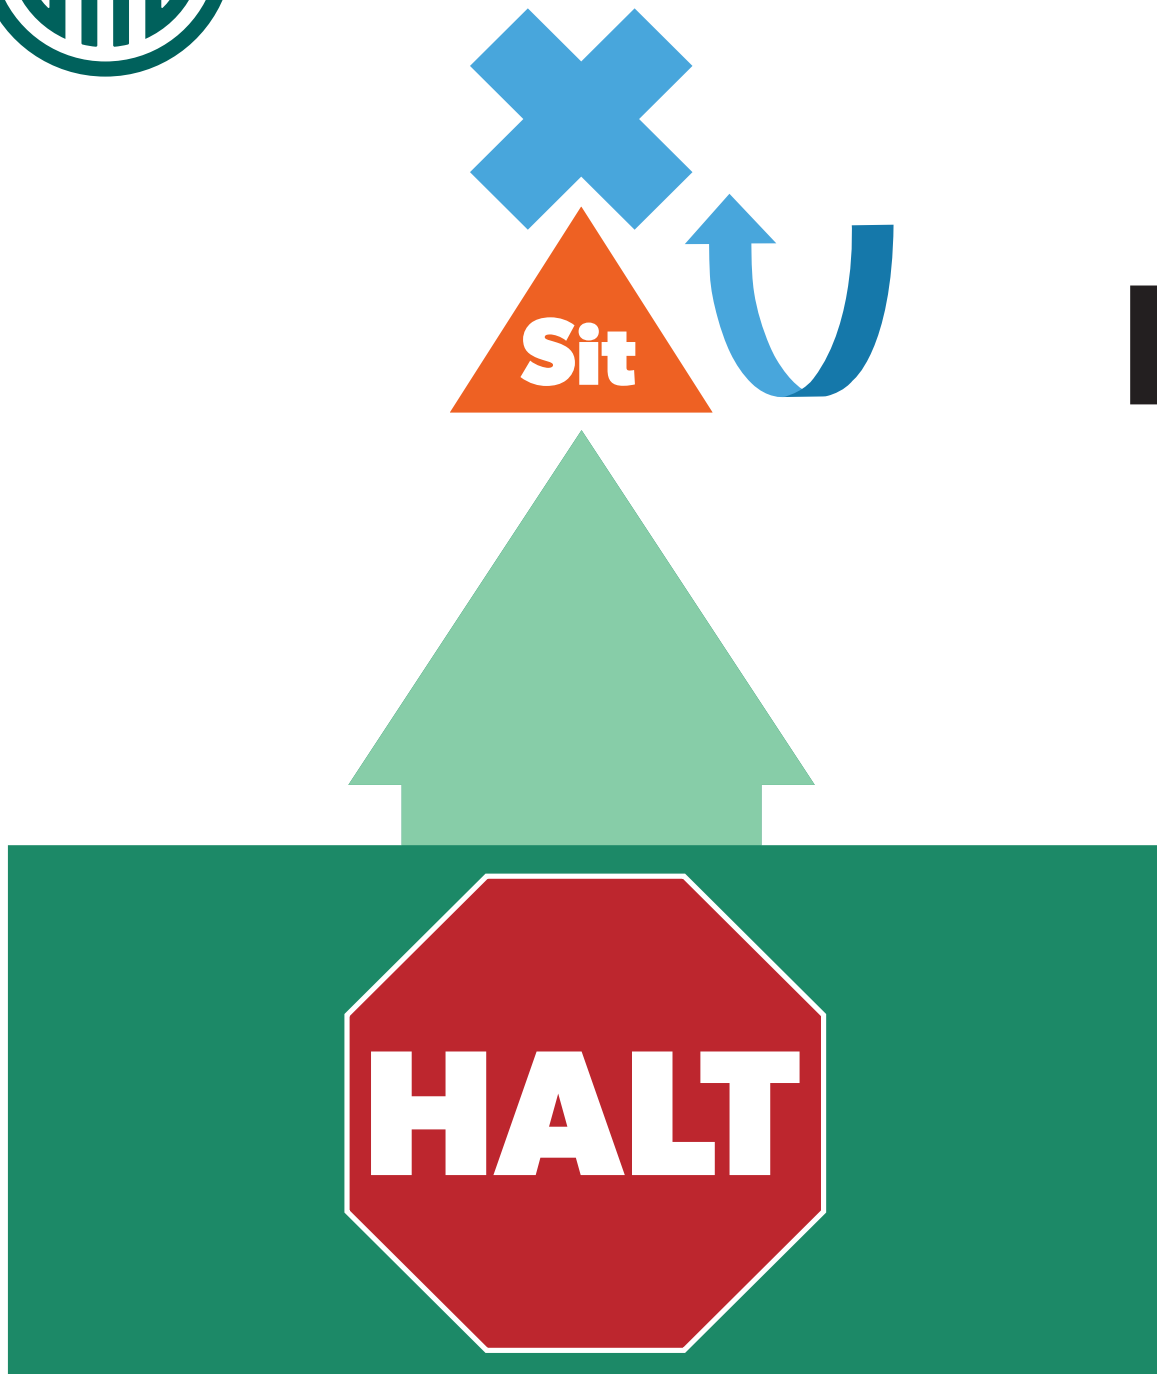

**Double Pivot
90° Left**

**Double Pivot
90° Right**

Triple Loop Left

Triple Loop Right

HALT 90° Pivot Left & Forward

**90° Pivot
Left**

About Turn Right & Forward

About "U" Turn & Forward

**90° Pivot Right,
90° Pivot Right & Forward**

**90° Pivot Left,
90° Pivot Left & Forward**

A large, solid green arrow points upwards from the bottom of the page towards the top center. The arrow is simple and has a flat, triangular head.

Moving Down Forward From Down

Call Dog To Heel

Pivot 90° Left

HALT

222. **HALT - Turn 180° To Right, Call Dog Heel - HALT**

Call Dog to Heel - HALT

**Leave &
Face Dog,
Call To
Front,
Handler
Returns
Left**

224. **HALT - Leave Dog, Face Dog, Call to Front, Handler Returns Right**

**Leave &
Face Dog,
Call To
Front,
Handler
Returns
Right**